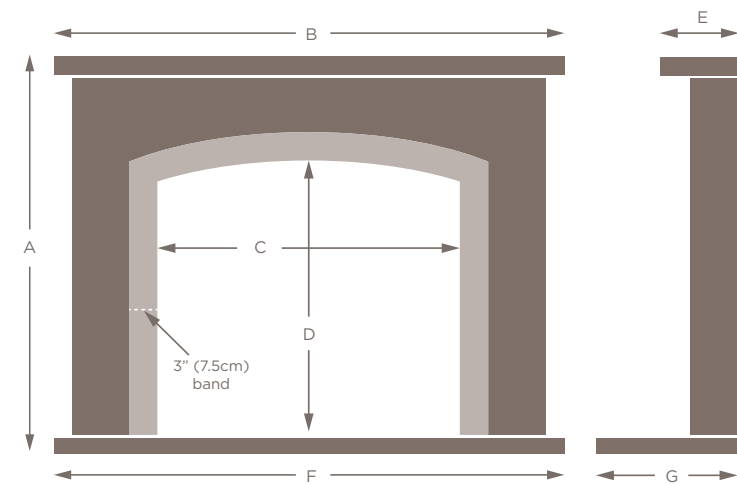

Dimension:	Standard size:	Maximum size:	Minimum size:
A	42" (107cm)	45" (114cm)	38" (96.5cm)
B	50" (127cm)	54" (137cm)	46" (117cm)
C	29" (73.5cm)	33" (84cm)	25" (63.5cm)
D	29" (73.5cm)	32" (81cm)	25" (63.5cm)
E	6" (15.25cm)	n/a	n/a
F	50" (127cm)	60" (152.5cm)	46" (117cm)
G	15" (38cm)	20" (51cm)	6" (15.25cm)

Fireplace shown in Oriental White marble with Marfil band and a Big Screen fire opening

Dimension:	48" model:	51" model:	54" model:
A	38.5" (98cm)	42" (107cm)	42" (107cm)
B	48" (122cm)	51" (129.5cm)	54" (137cm)
C	26" (66cm)	29" (73.5cm)	32" (81cm)
D	27" (68.5cm)	29" (73.5cm)	29" (73.5cm)
E	8.25" (21cm)	8.25" (21cm)	8.25" (21cm)
F	48" (122cm)	51" (129.5cm)	54" (137cm)
G	15" (38cm)	15" (38cm)	15" (38cm)

Fireplace shown in Marfil marble with slate chamber, granite hearth and stove

Fireplace shown in Marfil marble with a Big Screen fire opening

Dimension:	Standard size:	Maximum size:	Minimum size:
A	42.75" (108.5cm)	45.75" (116cm)	36.75" (93.5cm)
B	48" (122cm)	54" (137cm)	42" (106.75cm)
C	31.5" (80cm)	37.5" (95.25cm)	25.5" (64.75cm)
D	32" (81.5cm)	35" (89cm)	26" (66cm)
E	7.5" (19cm)	n/a	n/a
F	48" (122cm)	60" (152.5cm)	42" (106.75cm)
G	15" (38cm)	20" (51cm)	7.5" (19cm)

Please see the options page for full details of colour and opening variations.

Dimension:	Standard size:	Maximum size:	Minimum size:
A	43" (109cm)	46" (117cm)	39" (99cm)
B	48" (122cm)	48" (122cm)	46" (117cm)
C	27.25" (69cm)	SIZE OF OPENING IS FIXED	
D	33.5" (85cm)		
E	6" (15cm)	n/a	n/a
F	48" (122cm)	60" (152.5cm)	46" (117cm)
G	15" (38cm)	18" (46cm)	6" (15cm)