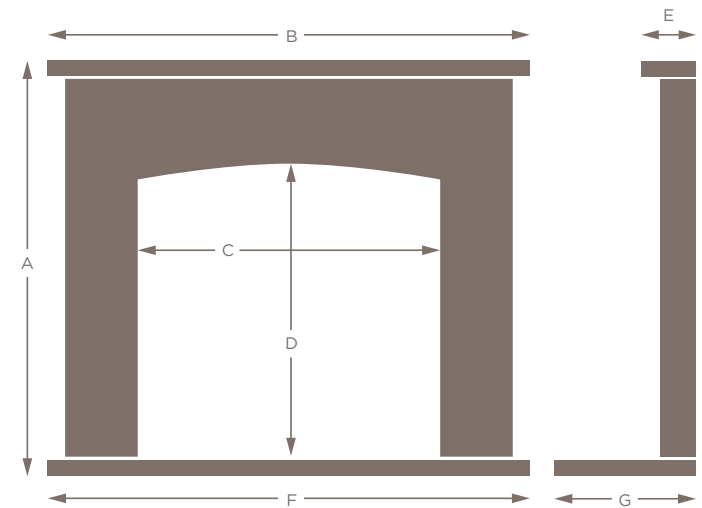

Dimension:	Standard size:	Maximum size:	Minimum size:
A	42" (107cm)	45" (114cm)	38" (96.5cm)
B	50" (127cm)	54" (137cm)	46" (117cm)
C	29" (73.5cm)	33" (84cm)	25" (63.5cm)
D	29" (73.5cm)	32" (81cm)	25" (63.5cm)
E	6" (15.25cm)	n/a	n/a
F	50" (127cm)	60" (152.5cm)	46" (117cm)
G	15" (38cm)	20" (51cm)	6" (15.25cm)

Fireplace shown in Marfil marble with slate chamber, granite hearth and stove

Fireplace shown in Marfil marble with a Big Screen fire opening

Dimension:	Standard size:	Maximum size:	Minimum size:
A	42.75" (108.5cm)	45.75" (116cm)	36.75" (93.5cm)
B	48" (122cm)	54" (137cm)	42" (106.75cm)
C	31.5" (80cm)	37.5" (95.25cm)	25.5" (64.75cm)
D	32" (81.5cm)	35" (89cm)	26" (66cm)
E	7.5" (19cm)	n/a	n/a
F	48" (122cm)	60" (152.5cm)	42" (106.75cm)
G	15" (38cm)	20" (51cm)	7.5" (19cm)

Fireplace shown in Vanilla marble with a Big Screen fire opening

Dimension:	Standard size:	Maximum size:	Minimum size:
A	44.5" (113cm)	47" (119.5cm)	40" (101.5cm)
B	48" (122cm)	48" (122cm)	46" (117cm)
C	32" (81cm)	32" (81.25cm)	30" (76.25cm)
D	33" (84cm)	35.5" (90cm)	28.5" (72.5cm)
E	7.5" (19cm)	n/a	n/a
F	48" (122cm)	60" (152.5cm)	46" (117cm)
G	15" (38cm)	20" (51cm)	7.5" (19cm)

Fireplace shown in Blanco Perla marble with an Oyster Slate chamber, granite hearth and stove

Dimension:	Standard size:	Maximum size:	Minimum size:
A	44" (112cm)	47" (119.5cm)	40" (101.5cm)
B	51" (129.5cm)	54" (137cm)	48" (122cm)
C	32" (81cm)	SIZE OF OPENING IS FIXED	
D	31" (79cm)		
E	5.75" (14.5cm)	n/a	n/a
F	51" (129.5cm)	60" (152.5cm)	48" (122cm)
G	15" (38cm)	20" (51cm)	5.75" (14.5cm)