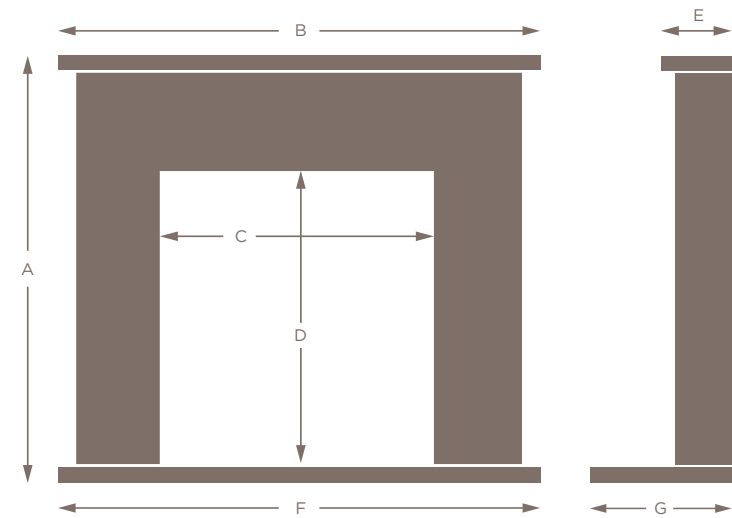

Dimension:	Standard size:	Maximum size:	Minimum size:
A	43.25" (110cm)	47" (119.5cm)	40" (101.5cm)
B	51" (129.5cm)	54" (137cm)	46" (117cm)
C	30" (76cm)	33" (84cm)	25" (63.5cm)
D	31" (79cm)	34.75" (88.25cm)	27.75" (70.5cm)
E	7.25" (18.5cm)	n/a	n/a
F	51" (129.5cm)	60" (152.5cm)	46" (117cm)
G	15" (38cm)	18" (46cm)	7.25" (18.5cm)

Fireplace shown in Oriental White marble with a standard convector fire

Dimension:	Standard size:	Maximum size:	Minimum size:
A	45.25" (115cm)	48" (122cm)	41" (104cm)
B	51" (129.5cm)	54" (137cm)	47" (119.5cm)
C	29" (73.5cm)	32" (81.25cm)	25" (63.5cm)
D	31" (79cm)	33.75" (85.75cm)	26.75" (68cm)
E	7.5" (19cm)	n/a	n/a
F	51" (129.5cm)	60" (152.5cm)	47" (119.5cm)
G	15" (38cm)	18" (46cm)	7.5" (19cm)

Please see the options page for full details of colour and opening variations.

Dimension:	Standard size:	Maximum size:	Minimum size:
A	43" (109cm)	46" (117cm)	39" (99cm)
B	48" (122cm)	48" (122cm)	46" (117cm)
C	27.25" (69cm)	SIZE OF OPENING IS FIXED	
D	33.5" (85cm)		
E	6" (15cm)	n/a	n/a
F	48" (122cm)	60" (152.5cm)	46" (117cm)
G	15" (38cm)	18" (46cm)	6" (15cm)

Dimension:	Standard size:	Maximum size:	Minimum size:
A	42.25" (107cm)	46.25" (117.5cm)	38.25" (97cm)
B	48" (122cm)	54" (137cm)	46" (117cm)
C	28" (71cm)	34" (86.5cm)	25" (63.5cm)
D	29.5" (75cm)	33.5" (85cm)	25.5" (64.75cm)
E	7" (18cm)	n/a	n/a
F	48" (122cm)	60" (152.5cm)	46" (117cm)
G	15" (38cm)	18" (46cm)	7" (18cm)