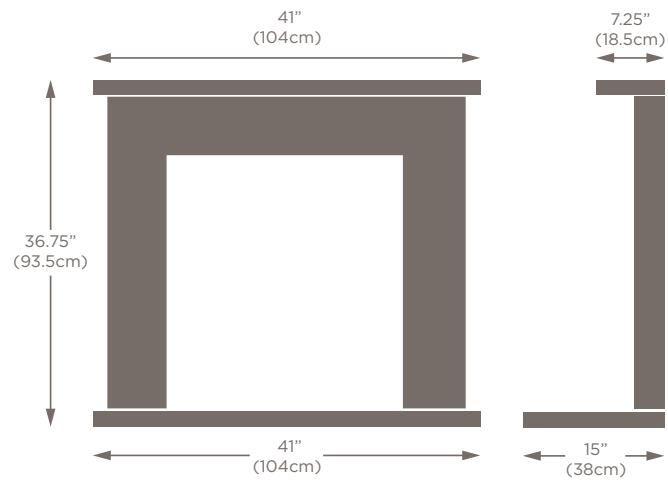

AXBRIDGE

SC

Please see the options page for full details of colour and opening variations.