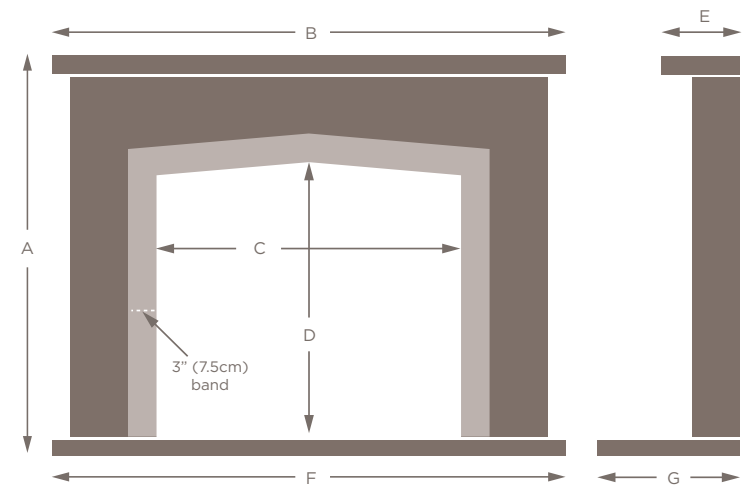

Fireplace shown in Vanilla marble with a Big Screen fire opening

Dimension:	Standard size:	Maximum size:	Minimum size:
A	44.5" (113cm)	47" (119.5cm)	40" (101.5cm)
B	48" (122cm)	48" (122cm)	46" (117cm)
C	32" (81cm)	32" (81.25cm)	30" (76.25cm)
D	33" (84cm)	35.5" (90cm)	28.5" (72.5cm)
E	7.5" (19cm)	n/a	n/a
F	48" (122cm)	60" (152.5cm)	46" (117cm)
G	15" (38cm)	20" (51cm)	7.5" (19cm)

Fireplace shown in Blanco Perla marble with an Oyster Slate chamber, granite hearth and stove

Dimension:	Standard size:	Maximum size:	Minimum size:
A	44" (112cm)	47" (119.5cm)	40" (101.5cm)
B	51" (129.5cm)	54" (137cm)	48" (122cm)
C	32" (81cm)	SIZE OF OPENING IS FIXED	
D	31" (79cm)		
E	5.75" (14.5cm)	n/a	n/a
F	51" (129.5cm)	60" (152.5cm)	48" (122cm)
G	15" (38cm)	20" (51cm)	5.75" (14.5cm)

Fireplace shown in Oriental White marble with a Giorgioni marble band and a standard convector fire

Dimension:	48" model:	51" model:	54" model:
A	38.5" (98cm)	42" (107cm)	42" (107cm)
B	48" (122cm)	51" (129.5cm)	54" (137cm)
C	26" (66cm)	29" (73.5cm)	32" (81cm)
D	27" (68.5cm)	29" (73.5cm)	29" (73.5cm)
E	8.25" (21cm)	8.25" (21cm)	8.25" (21cm)
F	48" (122cm)	51" (129.5cm)	54" (137cm)
G	15" (38cm)	15" (38cm)	15" (38cm)

Please see the options page for full details of colour and opening variations.

Dimension:	Standard size:	Maximum size:	Minimum size:
A	43" (109cm)	46" (117cm)	39" (99cm)
B	48" (122cm)	48" (122cm)	46" (117cm)
C	27.25" (69cm)	SIZE OF OPENING IS FIXED	
D	33.5" (85cm)		
E	6" (15cm)	n/a	n/a
F	48" (122cm)	60" (152.5cm)	46" (117cm)
G	15" (38cm)	18" (46cm)	6" (15cm)