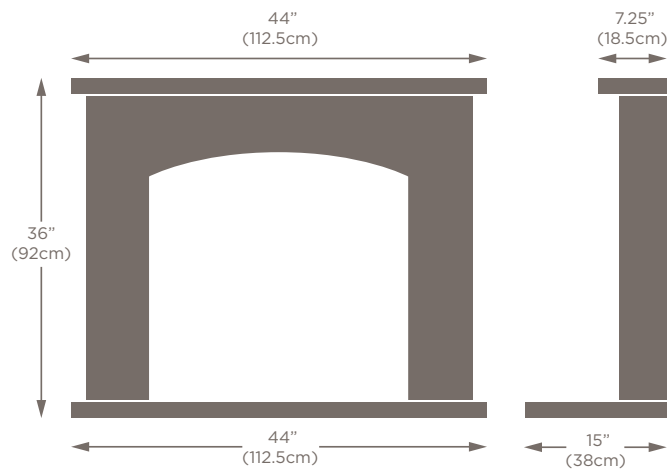

WRINGTON

SC

Please see the options page for full details of colour and opening variations.

Fireplace shown in Oriental White & Grey marble with a Standard Convector fire