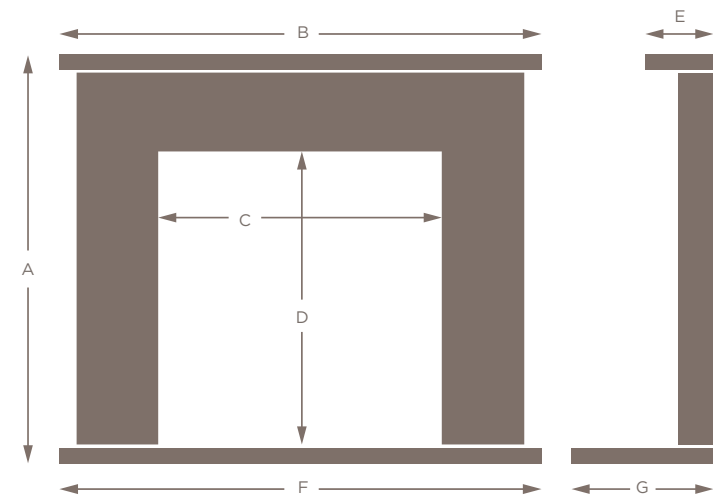

Fireplace shown in Blanco Perla marble with an Oyster Slate chamber, granite hearth and stove

Dimension:	Standard size:	Maximum size:	Minimum size:
A	44" (112cm)	47" (119.5cm)	40" (101.5cm)
B	51" (129.5cm)	54" (137cm)	48" (122cm)
C	32" (81cm)	SIZE OF OPENING IS FIXED	
D	31" (79cm)		
E	5.75" (14.5cm)	n/a	n/a
F	51" (129.5cm)	60" (152.5cm)	48" (122cm)
G	15" (38cm)	20" (51cm)	5.75" (14.5cm)

Fireplace shown in Oriental White marble with a Giorgioni marble band and a standard convector fire

Dimension:	48" model:	51" model:	54" model:
A	38.5" (98cm)	42" (107cm)	42" (107cm)
B	48" (122cm)	51" (129.5cm)	54" (137cm)
C	26" (66cm)	29" (73.5cm)	32" (81cm)
D	27" (68.5cm)	29" (73.5cm)	29" (73.5cm)
E	8.25" (21cm)	8.25" (21cm)	8.25" (21cm)
F	48" (122cm)	51" (129.5cm)	54" (137cm)
G	15" (38cm)	15" (38cm)	15" (38cm)

Maximum hearth size = 60" (152.5cm) x 20" (51cm) on all three models

Fireplace shown in Oriental White marble with an Giorgioni marble band, Oyster Slate chamber, granite hearth and stove

RAINHAM

SC CH BS LM

Dimension:	Standard size:	Maximum size:	Minimum size:
A	43.25" (110cm)	47" (119.5cm)	40" (101.5cm)
B	51" (129.5cm)	54" (137cm)	46" (117cm)
C	30" (76cm)	33" (84cm)	25" (63.5cm)
D	31" (79cm)	34.75" (88.25cm)	27.75" (70.5cm)
E	7.25" (18.5cm)	n/a	n/a
F	51" (129.5cm)	60" (152.5cm)	46" (117cm)
G	15" (38cm)	18" (46cm)	7.25" (18.5cm)