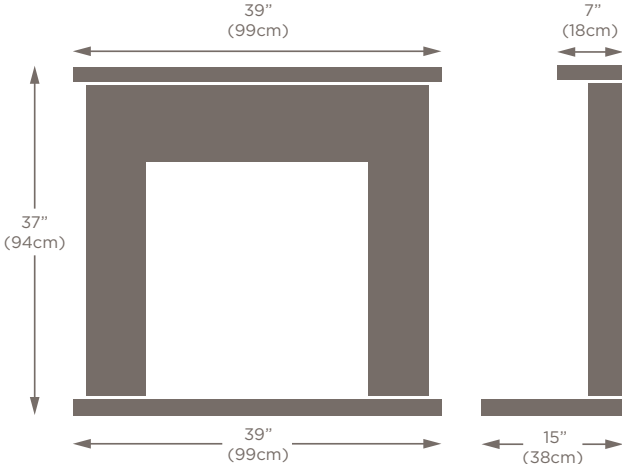

SHIPHAM

SC Please see the options page for full details of colour and opening variations.