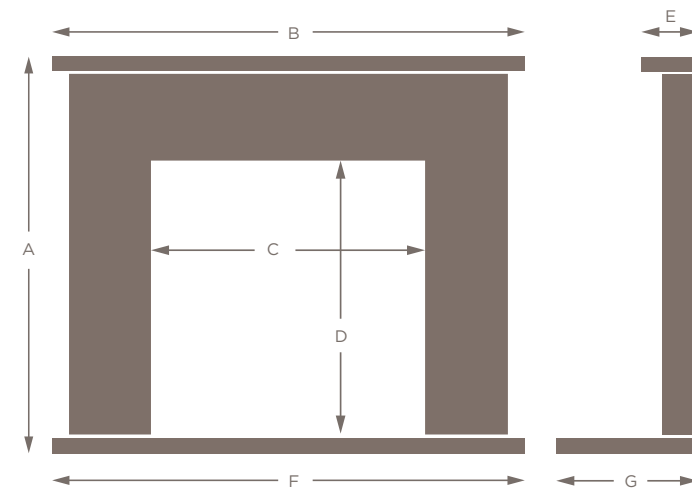

Dimension:	Standard size:	Maximum size:	Minimum size:
A	42" (107cm)	45" (114cm)	38" (96.5cm)
B	50" (127cm)	54" (137cm)	46" (117cm)
C	29" (73.5cm)	33" (84cm)	25" (63.5cm)
D	29" (73.5cm)	32" (81cm)	25" (63.5cm)
E	6" (15.25cm)	n/a	n/a
F	50" (127cm)	60" (152.5cm)	46" (117cm)
G	15" (38cm)	20" (51cm)	6" (15.25cm)

Fireplace shown in Marfil marble with slate chamber, granite hearth and stove

Fireplace shown in Marfil marble with a Big Screen fire opening

Dimension:	Standard size:	Maximum size:	Minimum size:
A	42.75" (108.5cm)	45.75" (116cm)	36.75" (93.5cm)
B	48" (122cm)	54" (137cm)	42" (106.75cm)
C	31.5" (80cm)	37.5" (95.25cm)	25.5" (64.75cm)
D	32" (81.5cm)	35" (89cm)	26" (66cm)
E	7.5" (19cm)	n/a	n/a
F	48" (122cm)	60" (152.5cm)	42" (106.75cm)
G	15" (38cm)	20" (51cm)	7.5" (19cm)

Fireplace shown in Vanilla marble with a Big Screen fire opening

Dimension:	Standard size:	Maximum size:	Minimum size:
A	44.5" (113cm)	47" (119.5cm)	40" (101.5cm)
B	48" (122cm)	48" (122cm)	46" (117cm)
C	32" (81cm)	32" (81.25cm)	30" (76.25cm)
D	33" (84cm)	35.5" (90cm)	28.5" (72.5cm)
E	7.5" (19cm)	n/a	n/a
F	48" (122cm)	60" (152.5cm)	46" (117cm)
G	15" (38cm)	20" (51cm)	7.5" (19cm)

Please see the options page for full details of colour and opening variations.

Dimension:	Standard size:	Maximum size:	Minimum size:
A	43" (109cm)	46" (117cm)	39" (99cm)
B	48" (122cm)	48" (122cm)	46" (117cm)
C	27.25" (69cm)	SIZE OF OPENING IS FIXED	
D	33.5" (85cm)		
E	6" (15cm)	n/a	n/a
F	48" (122cm)	60" (152.5cm)	46" (117cm)
G	15" (38cm)	18" (46cm)	6" (15cm)