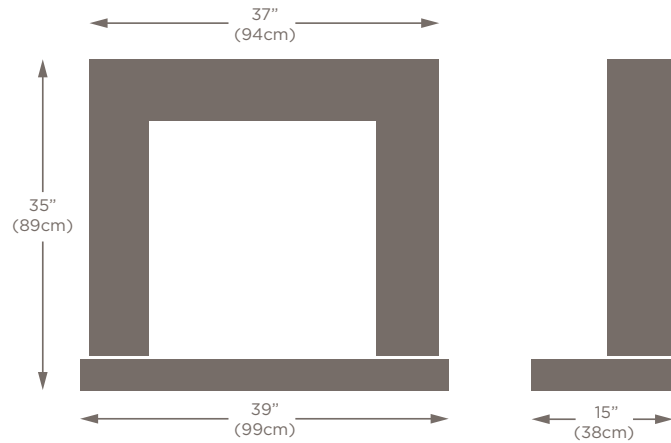

BANWELL

SC

Please see the options page for full details of colour and opening variations.

Fireplace shown in Oriental White marble with a Standard Convecter fire