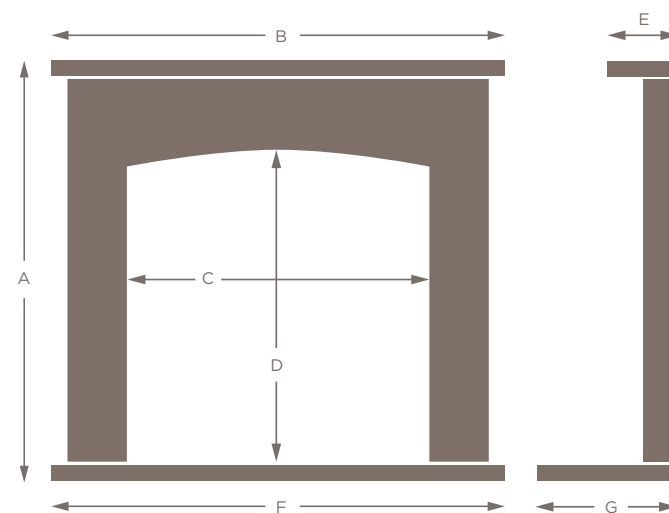

Dimension:	Standard size:	Maximum size:	Minimum size:
A	42" (107cm)	45" (114cm)	38" (96.5cm)
B	50" (127cm)	54" (137cm)	46" (117cm)
C	29" (73.5cm)	33" (84cm)	25" (63.5cm)
D	29" (73.5cm)	32" (81cm)	25" (63.5cm)
E	6" (15.25cm)	n/a	n/a
F	50" (127cm)	60" (152.5cm)	46" (117cm)
G	15" (38cm)	20" (51cm)	6" (15.25cm)

Fireplace shown in Marfil marble with slate chamber, granite hearth and stove

Fireplace shown in Marfil marble with a Big Screen fire opening

Dimension:	Standard size:	Maximum size:	Minimum size:
A	42.75" (108.5cm)	45.75" (116cm)	36.75" (93.5cm)
B	48" (122cm)	54" (137cm)	42" (106.75cm)
C	31.5" (80cm)	37.5" (95.25cm)	25.5" (64.75cm)
D	32" (81.5cm)	35" (89cm)	26" (66cm)
E	7.5" (19cm)	n/a	n/a
F	48" (122cm)	60" (152.5cm)	42" (106.75cm)
G	15" (38cm)	20" (51cm)	7.5" (19cm)

Fireplace shown in Vanilla marble with a Big Screen fire opening

Dimension:	Standard size:	Maximum size:	Minimum size:
A	44.5" (113cm)	47" (119.5cm)	40" (101.5cm)
B	48" (122cm)	48" (122cm)	46" (117cm)
C	32" (81cm)	32" (81.25cm)	30" (76.25cm)
D	33" (84cm)	35.5" (90cm)	28.5" (72.5cm)
E	7.5" (19cm)	n/a	n/a
F	48" (122cm)	60" (152.5cm)	46" (117cm)
G	15" (38cm)	20" (51cm)	7.5" (19cm)

Fireplace shown in Blanco Perla marble with an Oyster Slate chamber, granite hearth and stove

Dimension:	Standard size:	Maximum size:	Minimum size:
A	44" (112cm)	47" (119.5cm)	40" (101.5cm)
B	51" (129.5cm)	54" (137cm)	48" (122cm)
C	32" (81cm)	SIZE OF OPENING IS FIXED	
D	31" (79cm)		
E	5.75" (14.5cm)	n/a	n/a
F	51" (129.5cm)	60" (152.5cm)	48" (122cm)
G	15" (38cm)	20" (51cm)	5.75" (14.5cm)