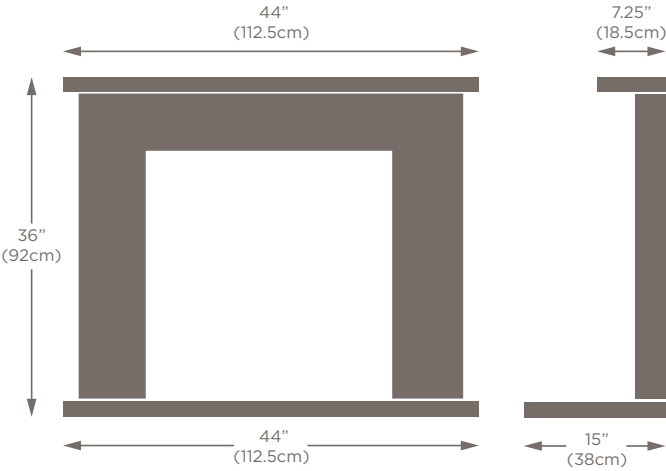

HUTTON

SC Please see the options page for full details of colour and opening variations.