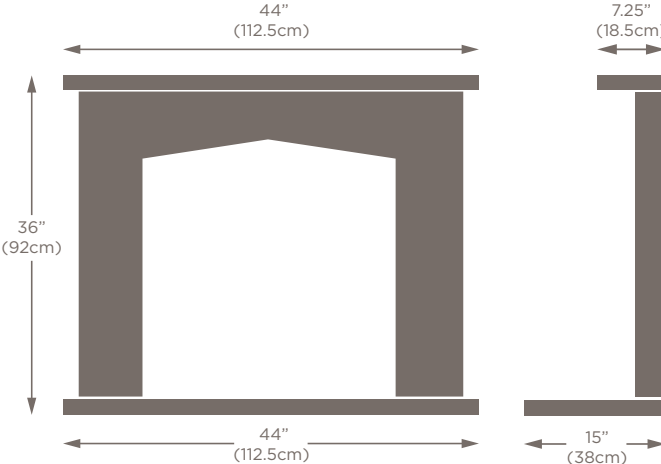

Fireplace shown in Oriental White & Grey marble with a Standard Convector fire