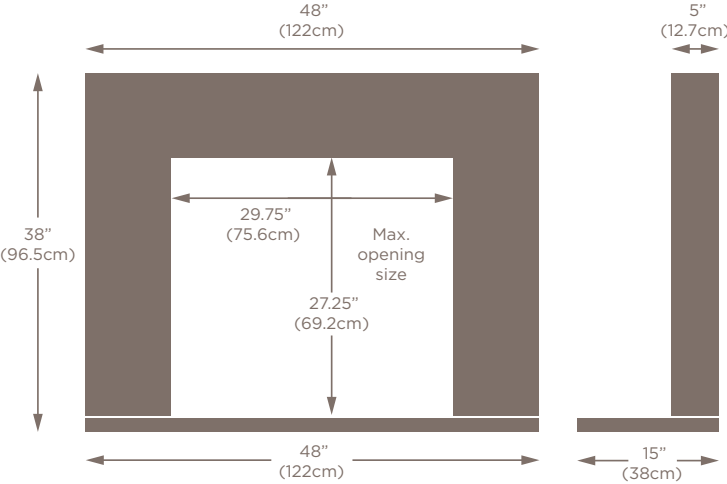

LISBON

SC

BS

Please see the options page for full details of colour and opening variations.