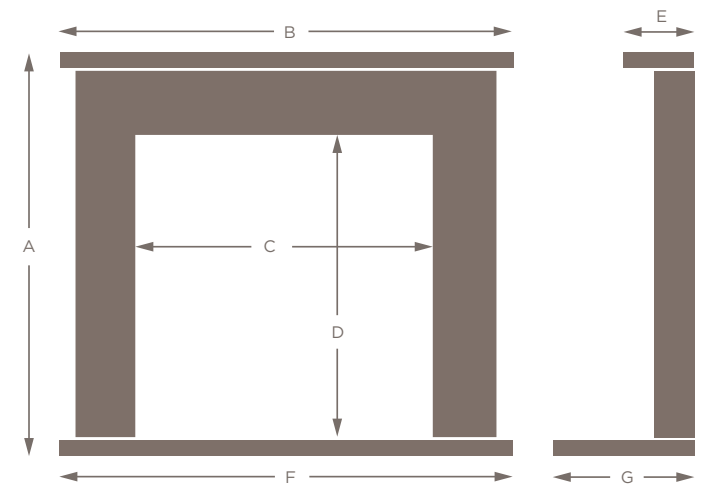

Dimension:	Standard size:	Maximum size:	Minimum size:
A	42" (107cm)	45" (114cm)	38" (96.5cm)
B	50" (127cm)	54" (137cm)	46" (117cm)
C	29" (73.5cm)	33" (84cm)	25" (63.5cm)
D	29" (73.5cm)	32" (81cm)	25" (63.5cm)
E	6" (15.25cm)	n/a	n/a
F	50" (127cm)	60" (152.5cm)	46" (117cm)
G	15" (38cm)	20" (51cm)	6" (15.25cm)

Fireplace shown in Oriental White marble with Marfil band and a Big Screen fire opening

Dimension:	48" model:	51" model:	54" model:
A	38.5" (98cm)	42" (107cm)	42" (107cm)
B	48" (122cm)	51" (129.5cm)	54" (137cm)
C	26" (66cm)	29" (73.5cm)	32" (81cm)
D	27" (68.5cm)	29" (73.5cm)	29" (73.5cm)
E	8.25" (21cm)	8.25" (21cm)	8.25" (21cm)
F	48" (122cm)	51" (129.5cm)	54" (137cm)
G	15" (38cm)	15" (38cm)	15" (38cm)

Maximum hearth size = 60" (152.5cm) x 20" (51cm) on all three models

Fireplace shown in Oriental White marble with Marfil band and a standard convector fire

BARNET

- SC
- CH
- BS
- LM

Please see the options page for full details of colour and opening variations.

Fireplace shown in Marfil marble with slate chamber, granite hearth and stove

Fireplace shown in Marfil marble with a Big Screen fire opening

Dimension:	Standard size:	Maximum size:	Minimum size:
A	42.75" (108.5cm)	45.75" (116cm)	36.75" (93.5cm)
B	48" (122cm)	54" (137cm)	42" (106.75cm)
C	31.5" (80cm)	37.5" (95.25cm)	25.5" (64.75cm)
D	32" (81.5cm)	35" (89cm)	26" (66cm)
E	7.5" (19cm)	n/a	n/a
F	48" (122cm)	60" (152.5cm)	42" (106.75cm)
G	15" (38cm)	20" (51cm)	7.5" (19cm)