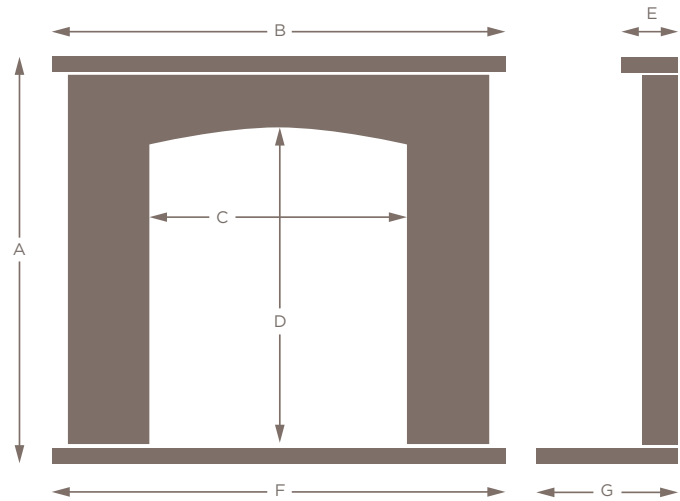

Dimension:	Standard size:	Maximum size:	Minimum size:
A	43.25" (110cm)	47" (119.5cm)	40" (101.5cm)
B	51" (129.5cm)	54" (137cm)	46" (117cm)
C	30" (76cm)	33" (84cm)	25" (63.5cm)
D	31" (79cm)	34.75" (88.25cm)	27.75" (70.5cm)
E	7.25" (18.5cm)	n/a	n/a
F	51" (129.5cm)	60" (152.5cm)	46" (117cm)
G	15" (38cm)	18" (46cm)	7.25" (18.5cm)

Fireplace shown in Oriental White marble with a standard convector fire

Dimension:	Standard size:	Maximum size:	Minimum size:
A	45.25" (115cm)	48" (122cm)	41" (104cm)
B	51" (129.5cm)	54" (137cm)	47" (119.5cm)
C	29" (73.5cm)	32" (81.25cm)	25" (63.5cm)
D	31" (79cm)	33.75" (85.75cm)	26.75" (68cm)
E	7.5" (19cm)	n/a	n/a
F	51" (129.5cm)	60" (152.5cm)	47" (119.5cm)
G	15" (38cm)	18" (46cm)	7.5" (19cm)

Please see the options page for full details of colour and opening variations.

Dimension:	Standard size:	Maximum size:	Minimum size:
A	43" (109cm)	46" (117cm)	39" (99cm)
B	48" (122cm)	48" (122cm)	46" (117cm)
C	27.25" (69cm)	SIZE OF OPENING IS FIXED	
D	33.5" (85cm)		
E	6" (15cm)	n/a	n/a
F	48" (122cm)	60" (152.5cm)	46" (117cm)
G	15" (38cm)	18" (46cm)	6" (15cm)

Dimension:	Standard size:	Maximum size:	Minimum size:
A	42.25" (107cm)	46.25" (117.5cm)	38.25" (97cm)
B	48" (122cm)	54" (137cm)	46" (117cm)
C	28" (71cm)	34" (86.5cm)	25" (63.5cm)
D	29.5" (75cm)	33.5" (85cm)	25.5" (64.75cm)
E	7" (18cm)	n/a	n/a
F	48" (122cm)	60" (152.5cm)	46" (117cm)
G	15" (38cm)	18" (46cm)	7" (18cm)